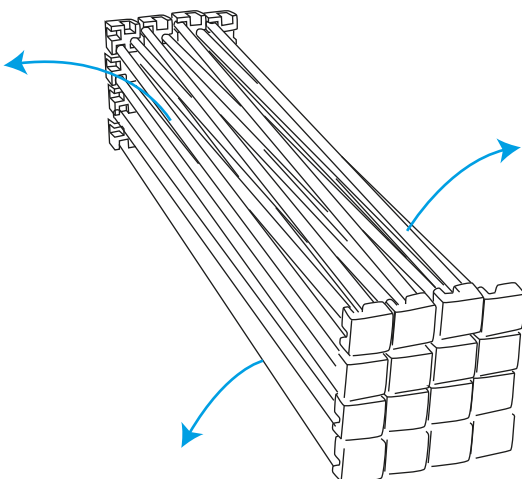

Embrace Fabric Pop Up

Sizes Available

3x1 H 225 x W 79 x D 34cm

3x2 H 225 x W 153 x D 34cm

3x3 H 225 x W 225 x D 34cm

3x4 H 225 x W 297 x D 34cm

Recommended Media

London Frontlit Fabric

Ottawa Blockout Fabric

ASSEMBLY INSTRUCTIONS

Remove all products from packaging.

- 1** Expand the frame to open position with the adjustable feet on the floor.

- 2**

ASSEMBLY INSTRUCTIONS

- 3** Starting from near the centre, ensure locking arms are locked together on every joint.

- 4** Attaching The Graphic