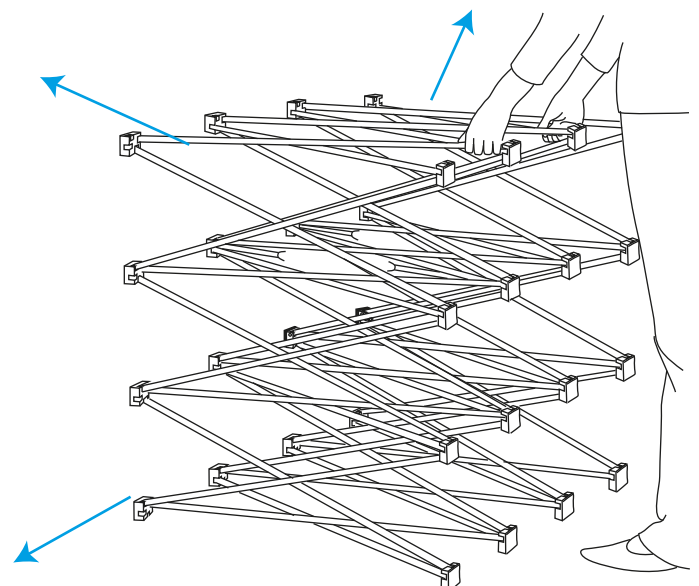

Embrace Fabric Pop Up

Sizes Available

3x1 H 225 x W 79 x D 34cm

3x2 H 225 x W 153 x D 34cm

3x3 H 225 x W 225 x D 34cm

3x4 H 225 x W 297 x D 34cm

Recommended Media

London Frontlit Fabric

Ottawa Blockout Fabric

ASSEMBLY INSTRUCTIONS

Remove all products from packaging.

- 1** Expand the frame to open position with the adjustable feet on the floor.

- 2**

ASSEMBLY INSTRUCTIONS

- 3** Starting from near the centre, ensure locking arms are locked together on every joint.

- 4** Attaching The Graphic