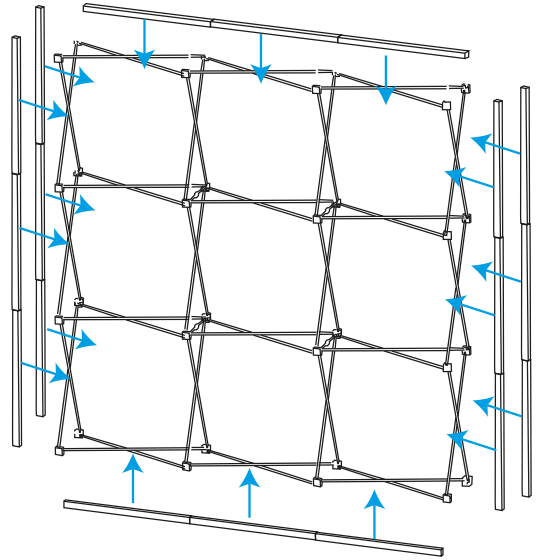

Embrace Fabric Pop Up

Sizes Available

3x1 H 225 x W 79 x D 34cm

3x2 H 225 x W 153 x D 34cm

3x3 H 225 x W 225 x D 34cm

3x4 H 225 x W 297 x D 34cm

Recommended Media

London Frontlit Fabric

Ottawa Blockout Fabric

ASSEMBLY INSTRUCTIONS

Remove all products from packaging.

- 1** Expand the frame to open position with the adjustable feet on the floor.

- 2**

ASSEMBLY INSTRUCTIONS

- 3** Starting from near the centre, ensure locking arms are locked together on every joint.

- 4** Attaching The Graphic