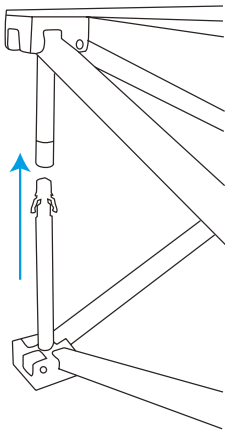

Embrace Fabric Pop Up

Sizes Available

3x1 H 225 x W 79 x D 34cm

3x2 H 225 x W 153 x D 34cm

3x3 H 225 x W 225 x D 34cm

3x4 H 225 x W 297 x D 34cm

Recommended Media

London Frontlit Fabric

Ottawa Blockout Fabric

ASSEMBLY INSTRUCTIONS

Remove all products from packaging.

- 1** Expand the frame to open position with the adjustable feet on the floor.

- 2**

ASSEMBLY INSTRUCTIONS

- 3** Starting from near the centre, ensure locking arms are locked together on every joint.

- 4** Attaching The Graphic