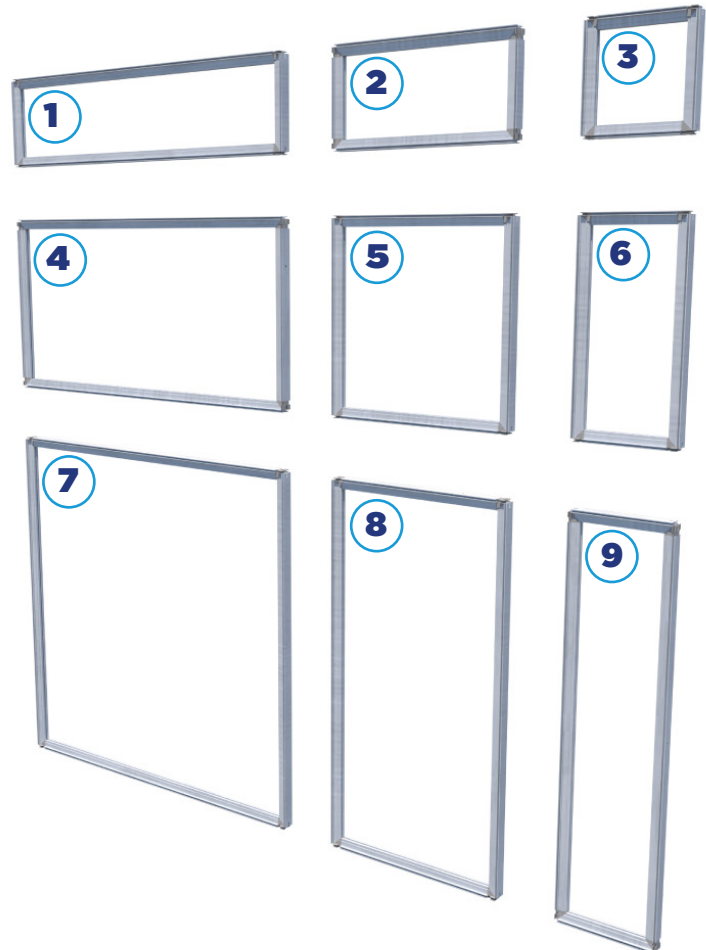

IMAGEWALL | GUIDE STRAIGHT AND CURVED FRAMES

STRAIGHT FRAMES

The straight frames shown below represent the standard modular sizes used to construct the display system.

- 1** IWA1009 CA IW Lite Frame (Str)
980 x 245 (Cable Access)
- 2** IWA1044 CA IW Lite Frame (Str)
245 x 490 (Cable Access)
- 3** IWA1009 CA IW Lite Frame (Str)
980 x 245 (Cable Access)
- 4** IWA1007-1 CA IW Lite Frame (Str)
490 x 980 (Cable Access)
- 5** IWA1008 CA IW Lite Frame (Str)
490 x 490 (Cable Access)
- 6** IWA1044 CA IW Lite Frame (Str)
245 x 490 (Cable Access)
- 7** IWA1003-1 CA IW Lite Frame (Str)
980 x 980 (Cable Access)
- 8** IWA1007-1 CA IW Lite Frame (Str)
490 x 980 (Cable Access)
- 9** IWA1009 CA IW Lite Frame (Str)
980 x 245 (Cable Access)

CURVED FRAMES

Below is an example of our standard curved frame sizes.

- 1** IWA1474 IW Lite Frame (Cur)
Type E (22.5C1811R) 712 x 245
- 2** IWA1473 IW Lite Frame (Cur)
Type E (22.5C1811R) 712 x 490
- 3** IWA1465 IW Lite Frame (Cur)
Type E (22.5C1811R) 712 x 980

CURVED FRAME TYPES

The diagram below outlines the curved frame options, including radii, segment lengths, and model codes.

- 1** IWA1356 Type F 22.5C2345R 922 x 980
- 2** IWA1355 Type E 22.5C1811R 712 x 980
- 3** IWA1354 Type D 45C1277R 1006 x 980
- 4** IWA1353 Frame Type C 45C987R 778.5 x 980
- 5** IWA1352 Frame Type B 90C698R 1109 x 980
- 6** IWA1401 Quadrant Frame 90C513.2R
Ext 910 x 980