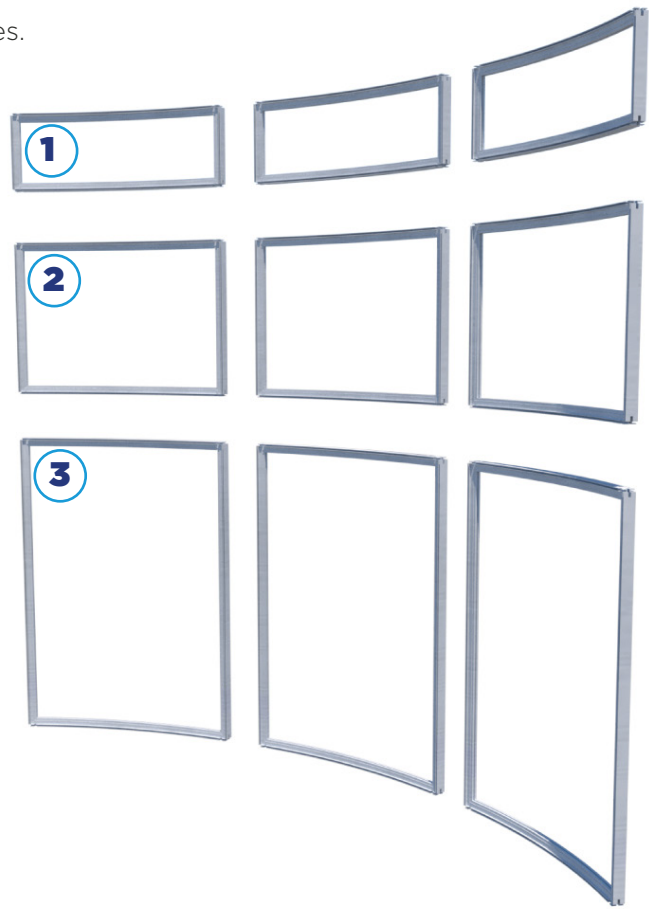

IMAGEWALL | GUIDE STRAIGHT AND CURVED FRAMES

STRAIGHT FRAMES

The straight frames shown below represent the standard modular sizes used to construct the display system.

- 1** IWA1009 CA IW Lite Frame (Str)
980 x 245 (Cable Access)
- 2** IWA1044 CA IW Lite Frame (Str)
245 x 490 (Cable Access)
- 3** IWA1009 CA IW Lite Frame (Str)
980 x 245 (Cable Access)
- 4** IWA1007-1 CA IW Lite Frame (Str)
490 x 980 (Cable Access)
- 5** IWA1008 CA IW Lite Frame (Str)
490 x 490 (Cable Access)
- 6** IWA1044 CA IW Lite Frame (Str)
245 x 490 (Cable Access)
- 7** IWA1003-1 CA IW Lite Frame (Str)
980 x 980 (Cable Access)
- 8** IWA1007-1 CA IW Lite Frame (Str)
490 x 980 (Cable Access)
- 9** IWA1009 CA IW Lite Frame (Str)
980 x 245 (Cable Access)

CURVED FRAMES

Below is an example of our standard curved frame sizes.

- 1** IWA1474 IW Lite Frame (Cur)
Type E (22.5C1811R) 712 x 245
- 2** IWA1473 IW Lite Frame (Cur)
Type E (22.5C1811R) 712 x 490
- 3** IWA1465 IW Lite Frame (Cur)
Type E (22.5C1811R) 712 x 980

CURVED FRAME TYPES

The diagram below outlines the curved frame options, including radii, segment lengths, and model codes.

- 1** IWA1356 Type F 22.5C2345R 922 x 980
- 2** IWA1355 Type E 22.5C1811R 712 x 980
- 3** IWA1354 Type D 45C1277R 1006 x 980
- 4** IWA1353 Frame Type C 45C987R 778.5 x 980
- 5** IWA1352 Frame Type B 90C698R 1109 x 980
- 6** IWA1401 Quadrant Frame 90C513.2R
Ext 910 x 980