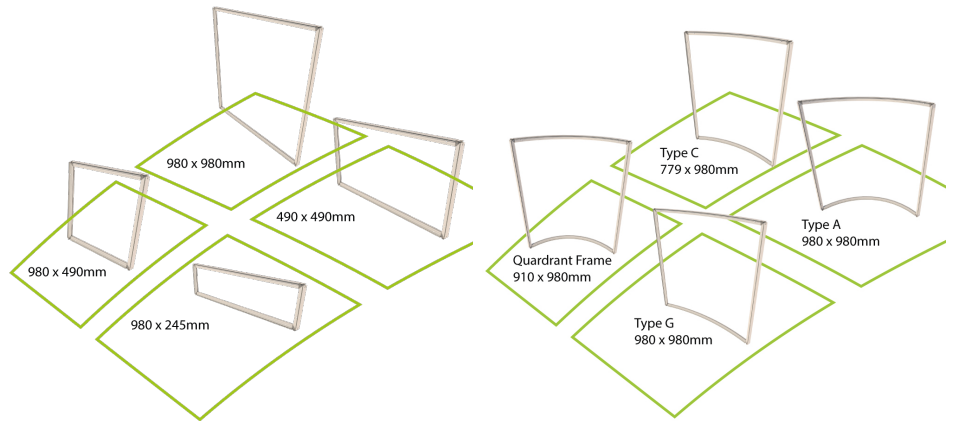

IMAGEWALL | GUIDE STRAIGHT AND CURVED FRAMES

STRAIGHT FRAMES

The straight frames shown below represent the standard modular sizes used to construct the display system.

- 1** IWA1009 CA IW Lite Frame (Str)
980 x 245 (Cable Access)
- 2** IWA1044 CA IW Lite Frame (Str)
245 x 490 (Cable Access)
- 3** IWA1009 CA IW Lite Frame (Str)
980 x 245 (Cable Access)
- 4** IWA1007-1 CA IW Lite Frame (Str)
490 x 980 (Cable Access)
- 5** IWA1008 CA IW Lite Frame (Str)
490 x 490 (Cable Access)
- 6** IWA1044 CA IW Lite Frame (Str)
245 x 490 (Cable Access)
- 7** IWA1003-1 CA IW Lite Frame (Str)
980 x 980 (Cable Access)
- 8** IWA1007-1 CA IW Lite Frame (Str)
490 x 980 (Cable Access)
- 9** IWA1009 CA IW Lite Frame (Str)
980 x 245 (Cable Access)

CURVED FRAMES

Below is an example of our standard curved frame sizes.

- 1** IWA1474 IW Lite Frame (Cur)
Type E (22.5C1811R) 712 x 245
- 2** IWA1473 IW Lite Frame (Cur)
Type E (22.5C1811R) 712 x 490
- 3** IWA1465 IW Lite Frame (Cur)
Type E (22.5C1811R) 712 x 980

CURVED FRAME TYPES

The diagram below outlines the curved frame options, including radii, segment lengths, and model codes.

- 1** IWA1356 Type F 22.5C2345R 922 x 980
- 2** IWA1355 Type E 22.5C1811R 712 x 980
- 3** IWA1354 Type D 45C1277R 1006 x 980
- 4** IWA1353 Frame Type C 45C987R 778.5 x 980
- 5** IWA1352 Frame Type B 90C698R 1109 x 980
- 6** IWA1401 Quadrant Frame 90C513.2R
Ext 910 x 980