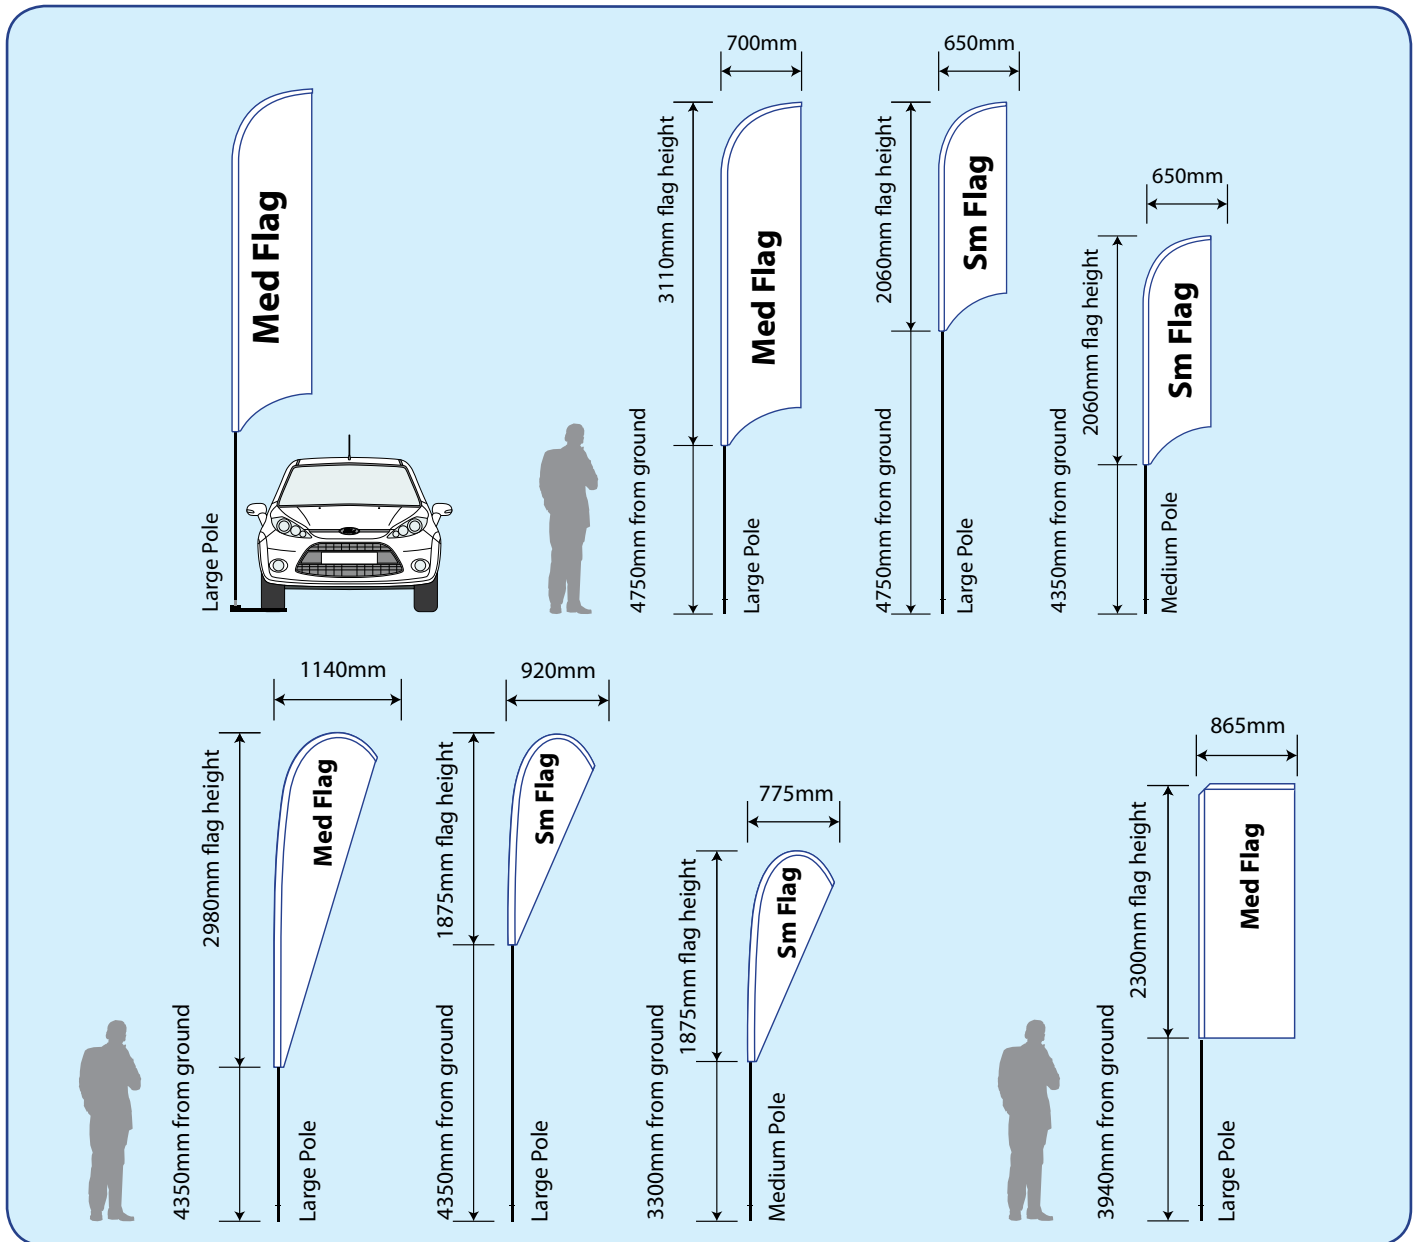

tailored feather flags

Tailored Feather Flags, Forecourt Flags, Teardrop Flags, Sail Flags and Flagpoles

XG also offers a range of tailored or non standard flags, poles and base options as shown below.

These are suitable for forecourt and car sales environments, allowing flags to be attached to all sizes of vehicle and securely positioned with bolt down bases for permanent fixing.

To discuss your requirements please call **01280 707 180** for more details.

specialist fixings

Specialist Fixing options:

Wall Mount:

This enables you to wall mount your flag at 25° or 0° still incorporating the rotating functionality.

Rotating Spigot:

This allows you to fabricate your own fixing without compromising on the functionality of the quality rotating spigot.

Bolt down base 90°:

This enables base to be bolted down to a hard surface for a more permanent or demanding install.